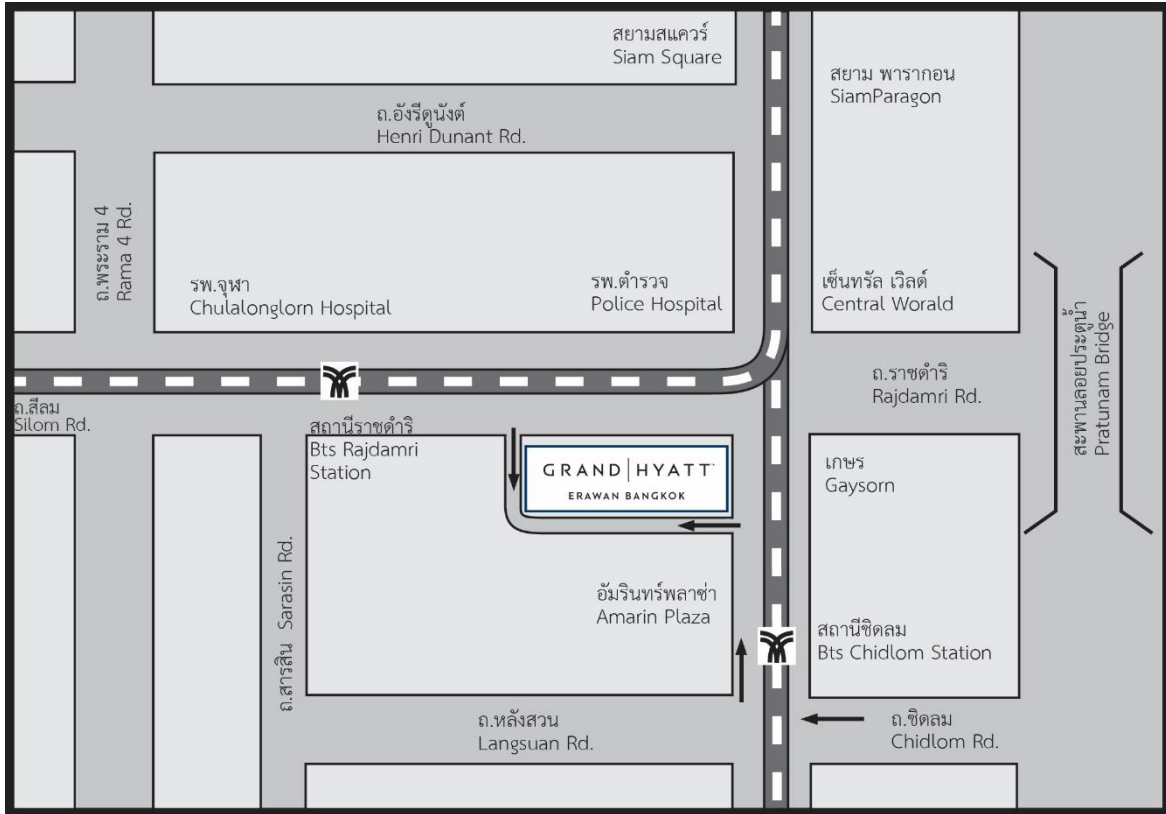

### Map of the Meeting's place – Grand Hyatt Erawan Hotel Bangkok

Grand Hyatt Erawan Hotel Bangkok, 494 Ploenchit Road, Patumwan, Bangkok.

Tel: + 66 (0) 2254-1234