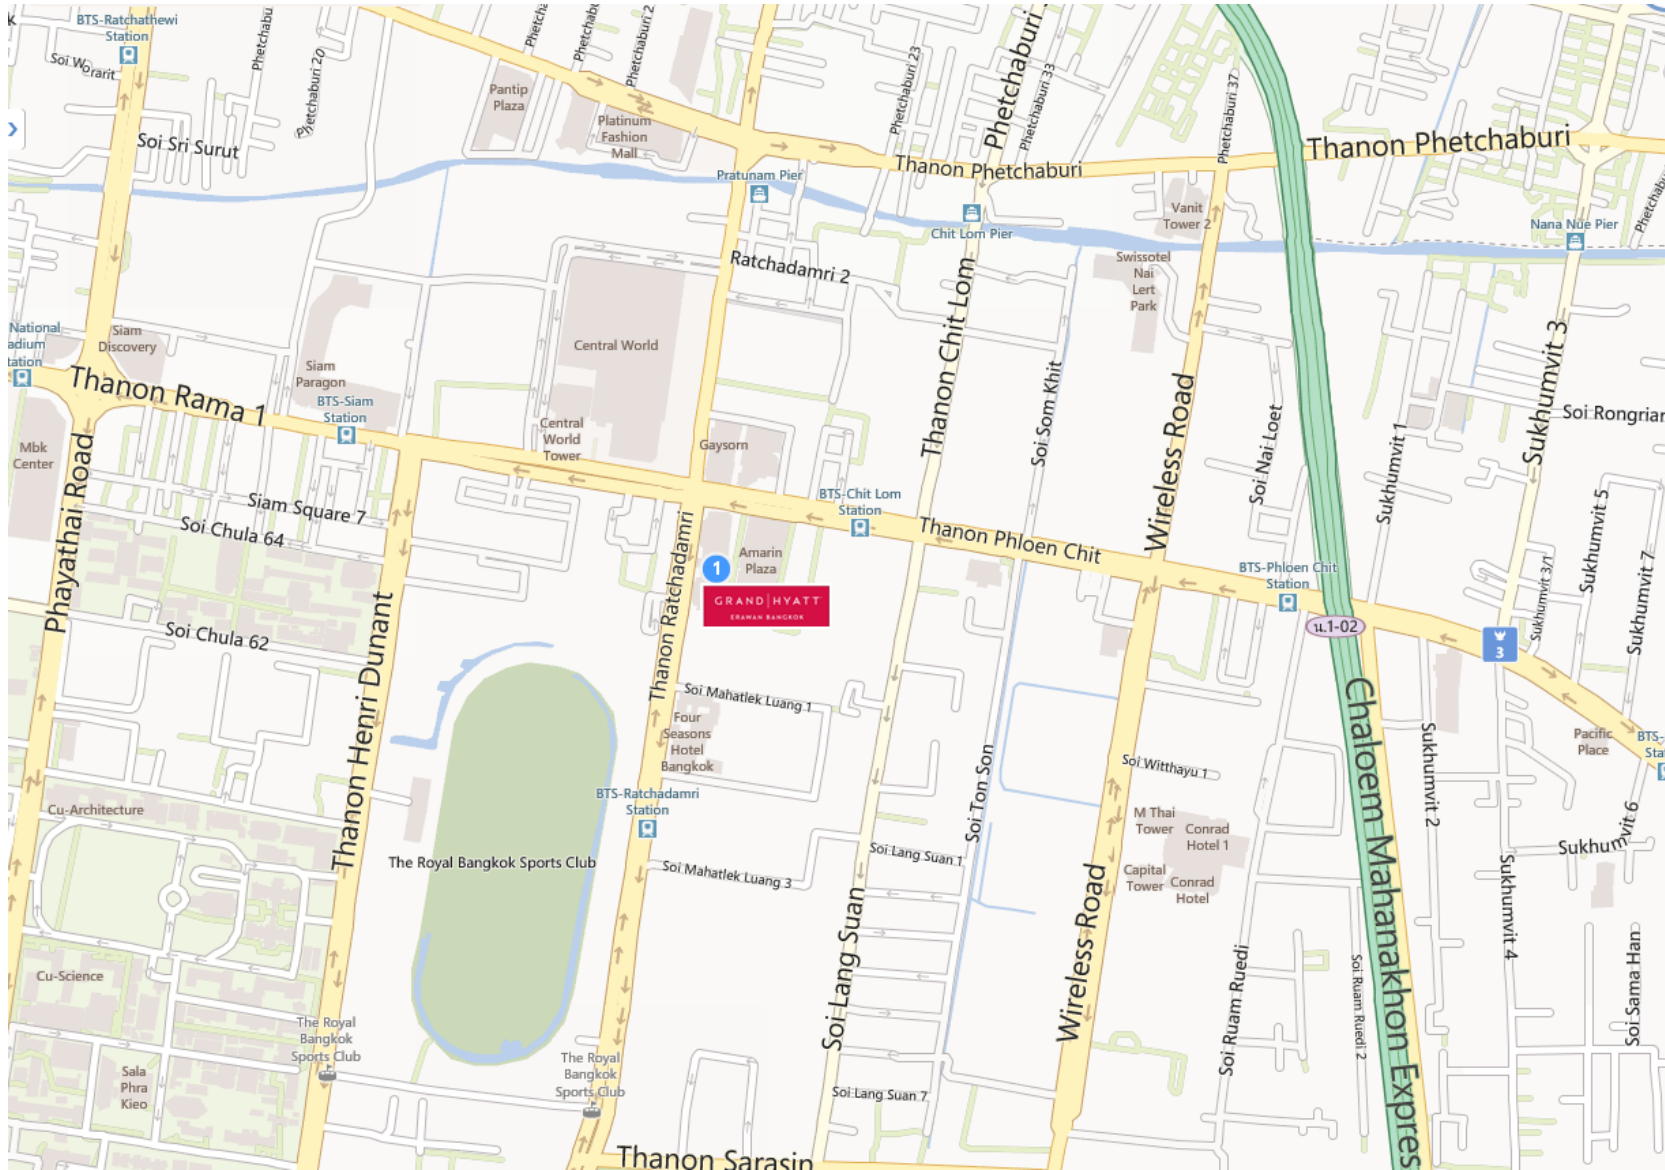

Map of the Meeting's Place - Grand Hyatt Erawan Bangkok

Grand Hyatt Erawan Hotel Bangkok, 494 Ploenchit Road, Patumwan, Bangkok, 10330 Thailand.